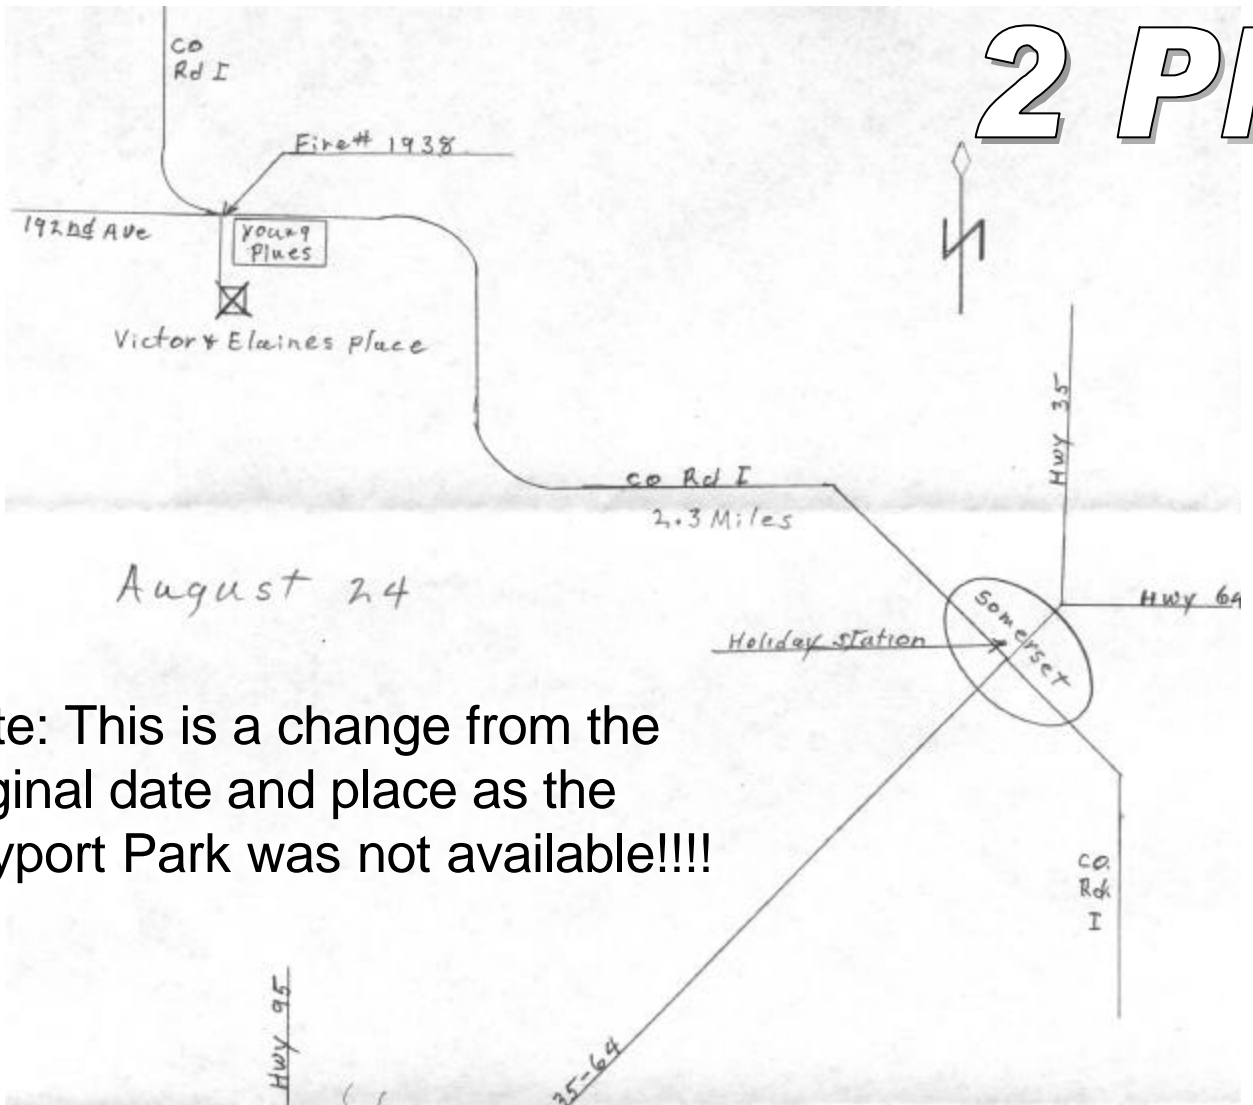

August 24th - Picnic Potluck
(2 PM) at the Vic & Elaine Martinsen's House

The next regular club meeting is -- September 17th -- Silent Auction

PICNIC Potluck

LEAVERITE NEWS FLYER

Victor & Elaine's House

2 PM

August 24

Note: This is a change from the original date and place as the Bayport Park was not available!!!!

From Stillwater take Hwy 35-64 to the 1st stoplight in Somerset (Holiday station on the corner). Turn left to County Rd I. At about 2.3 miles you will see pine trees on the left and the road splits. Just before the split turn into the Drive on the left. Fire# 1938