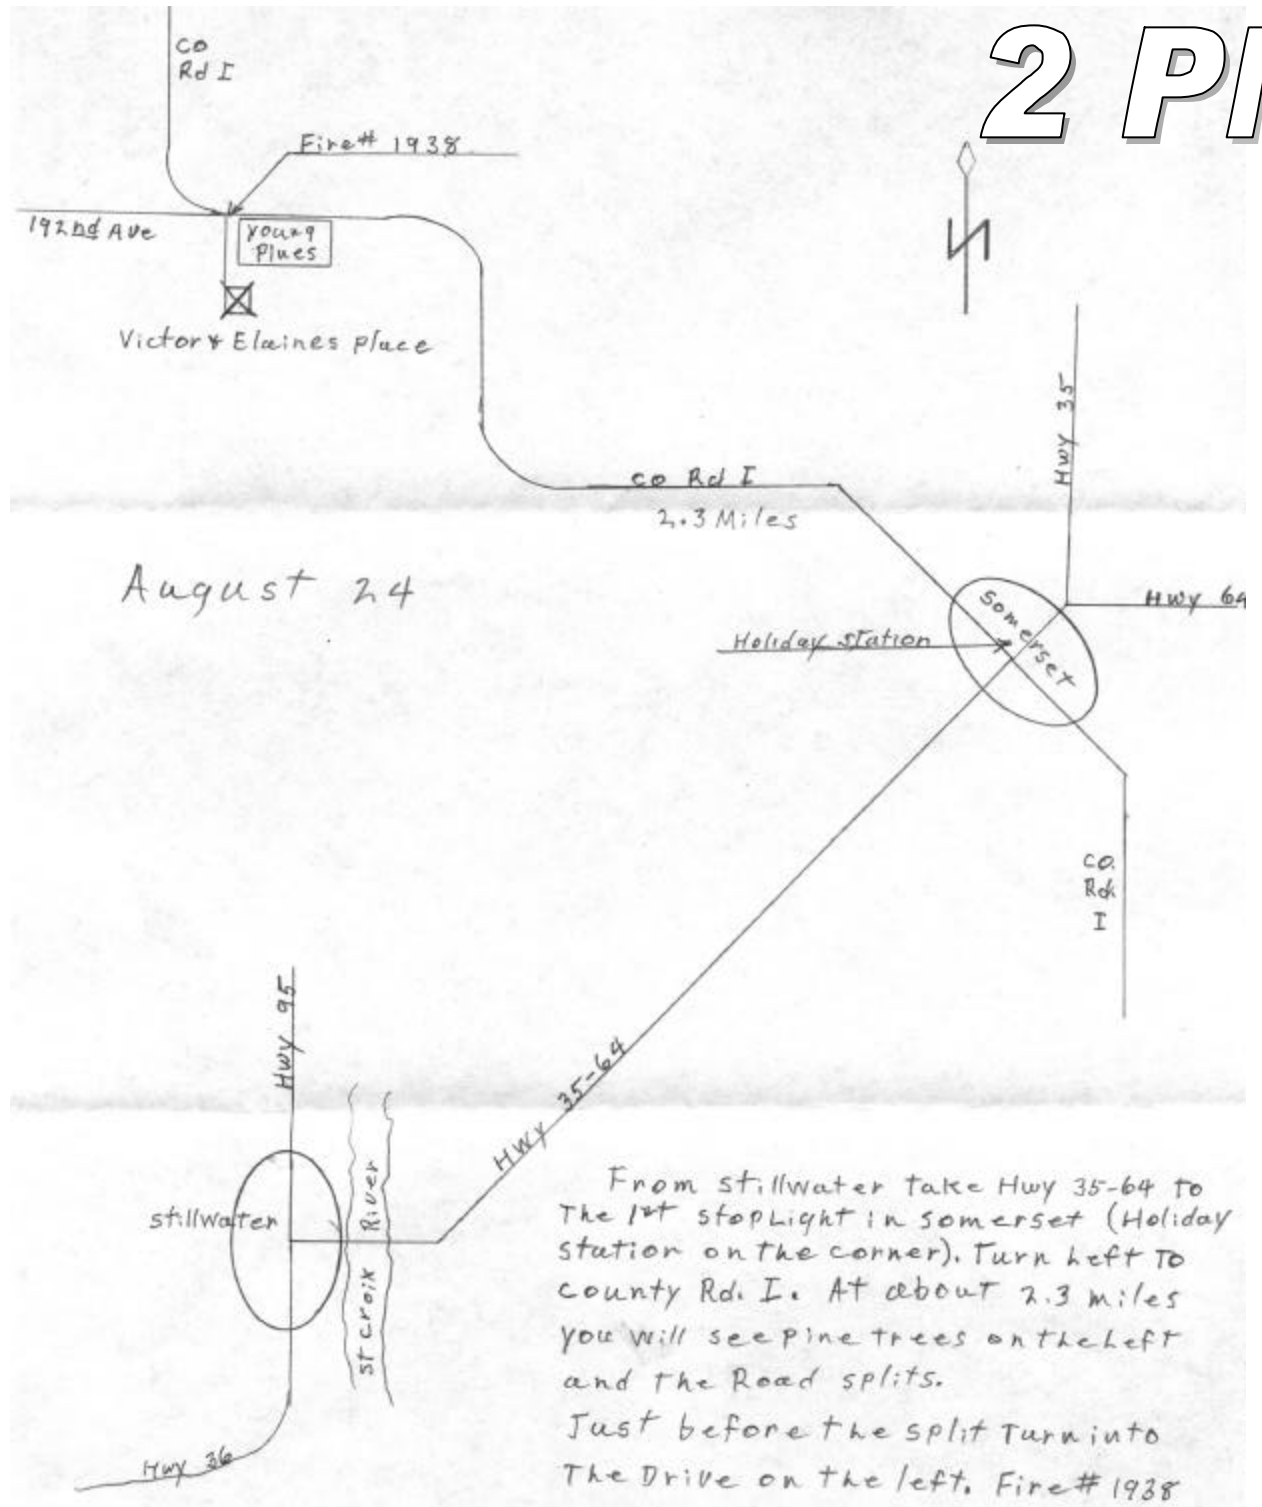

August 24

From Stillwater take Hwy 35-64 to the 1st stoplight in Somerset (Holiday station on the corner). Turn left to county Rd. I. At about 2.3 miles you will see pine trees on the left and the Road splits. Just before the split turn into the Drive on the left. Fire # 1938